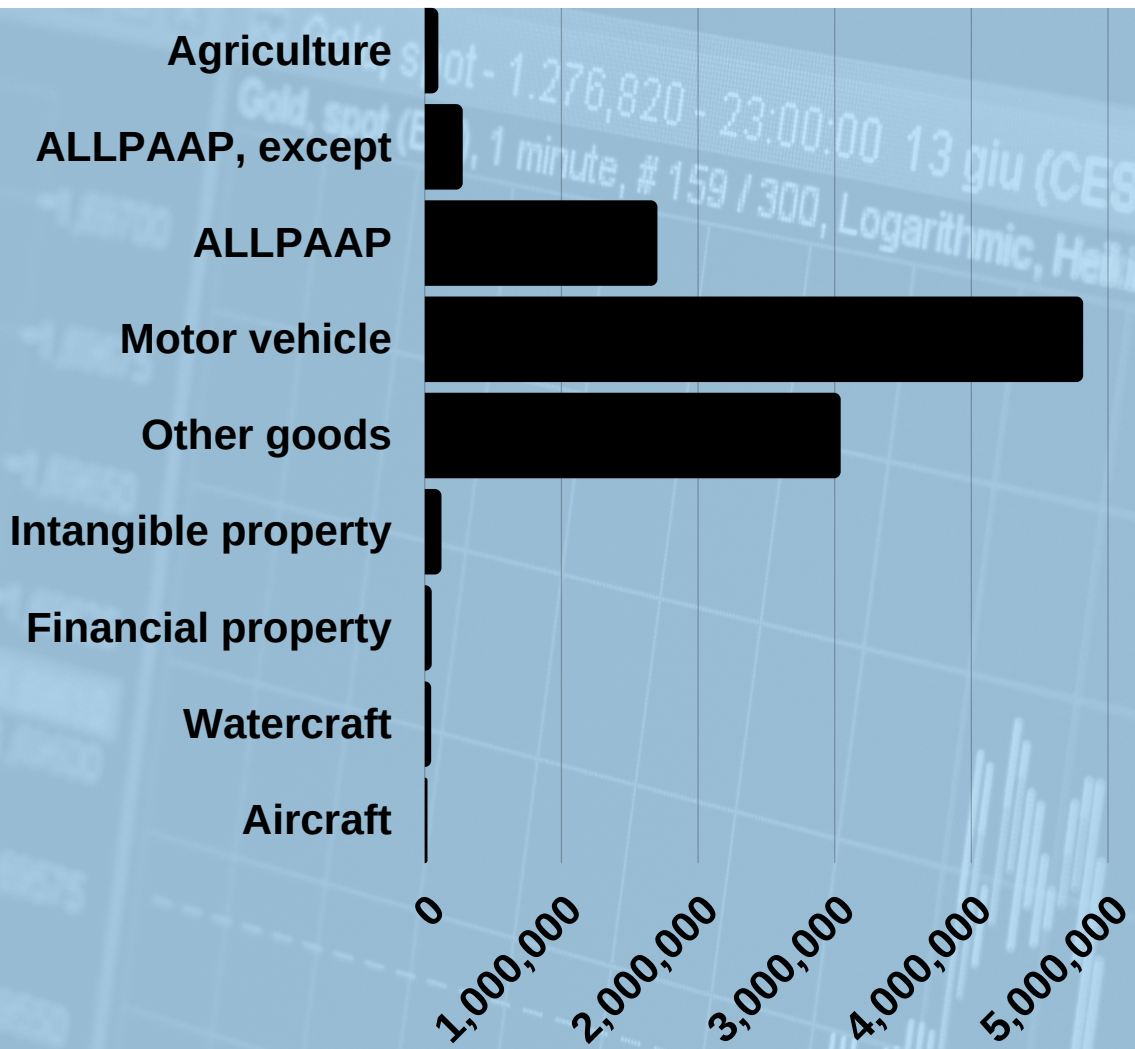

Personal Property Securities Register

PPSR STATISTICS

June 2020 quarter - 1,35379 - 00:00:00 14 giu (EEST)

SEARCHES CONDUCTED

NEW REGISTRATIONS

REGISTRATIONS
DISCHARGED/REMOVED

TOTAL CURRENT
REGISTRATIONS

PPSR REGISTRATIONS BY COLLATERAL CLASS

TOTAL: 10,139,613

PPSR REGISTRATIONS BY COLLATERAL TYPE